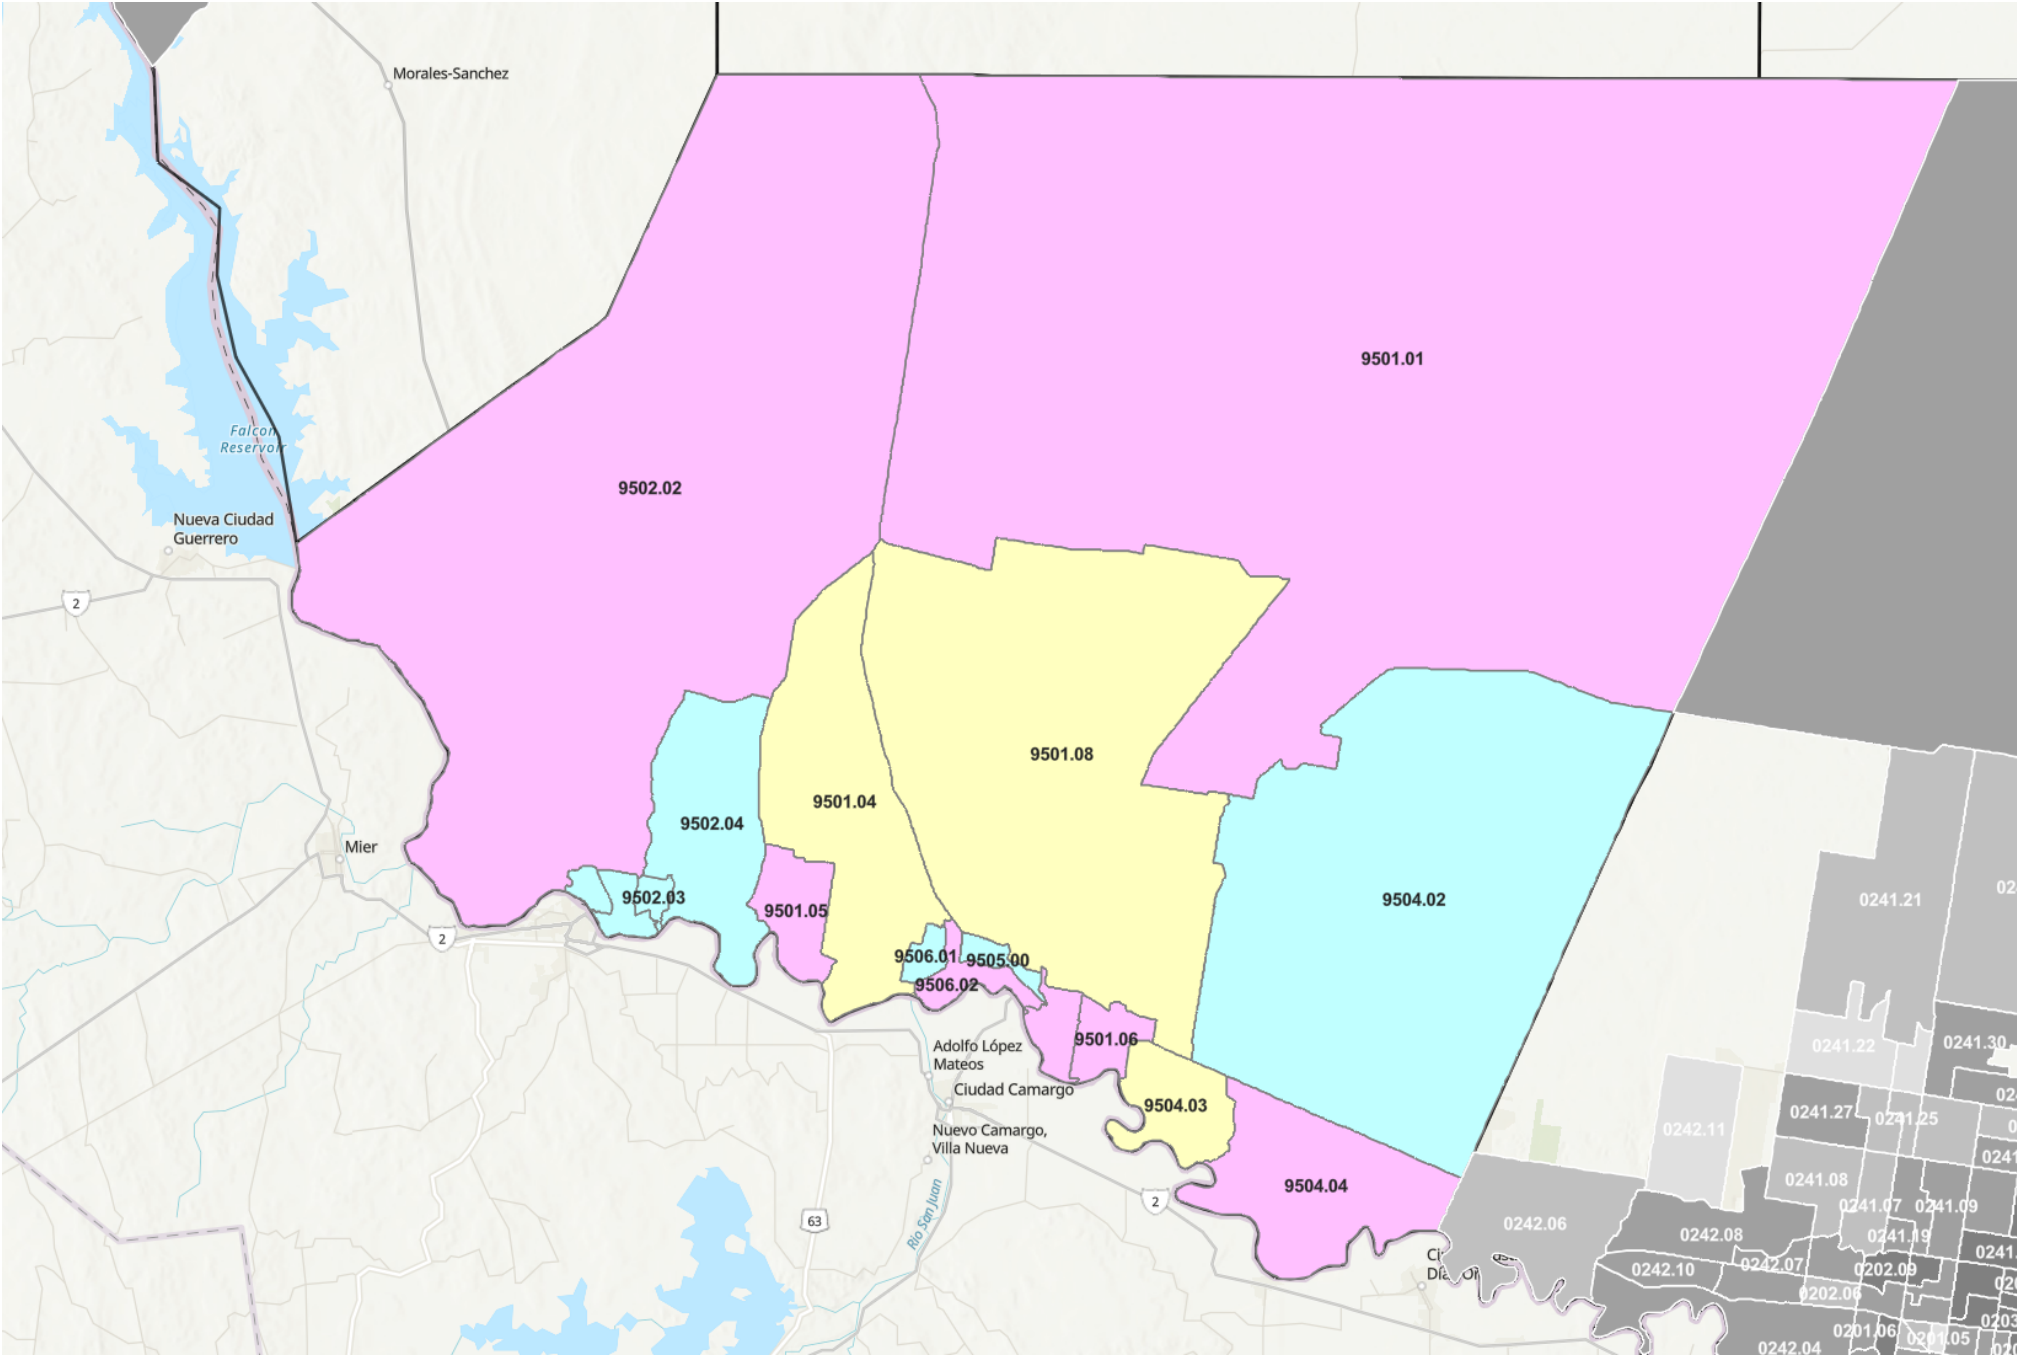

2023 Starr County

Tract Income Level

Light Blue	Inside - Low
Pink	Inside - Moderate
Yellow	Inside - Middle
Light Green	Inside - Upper
Light Purple	Inside - Unclassified
Light Gray	Outside - Low
Medium Gray	Outside - Moderate
Dark Gray	Outside - Middle
Very Dark Gray	Outside - Upper
White	Outside - Unclassified