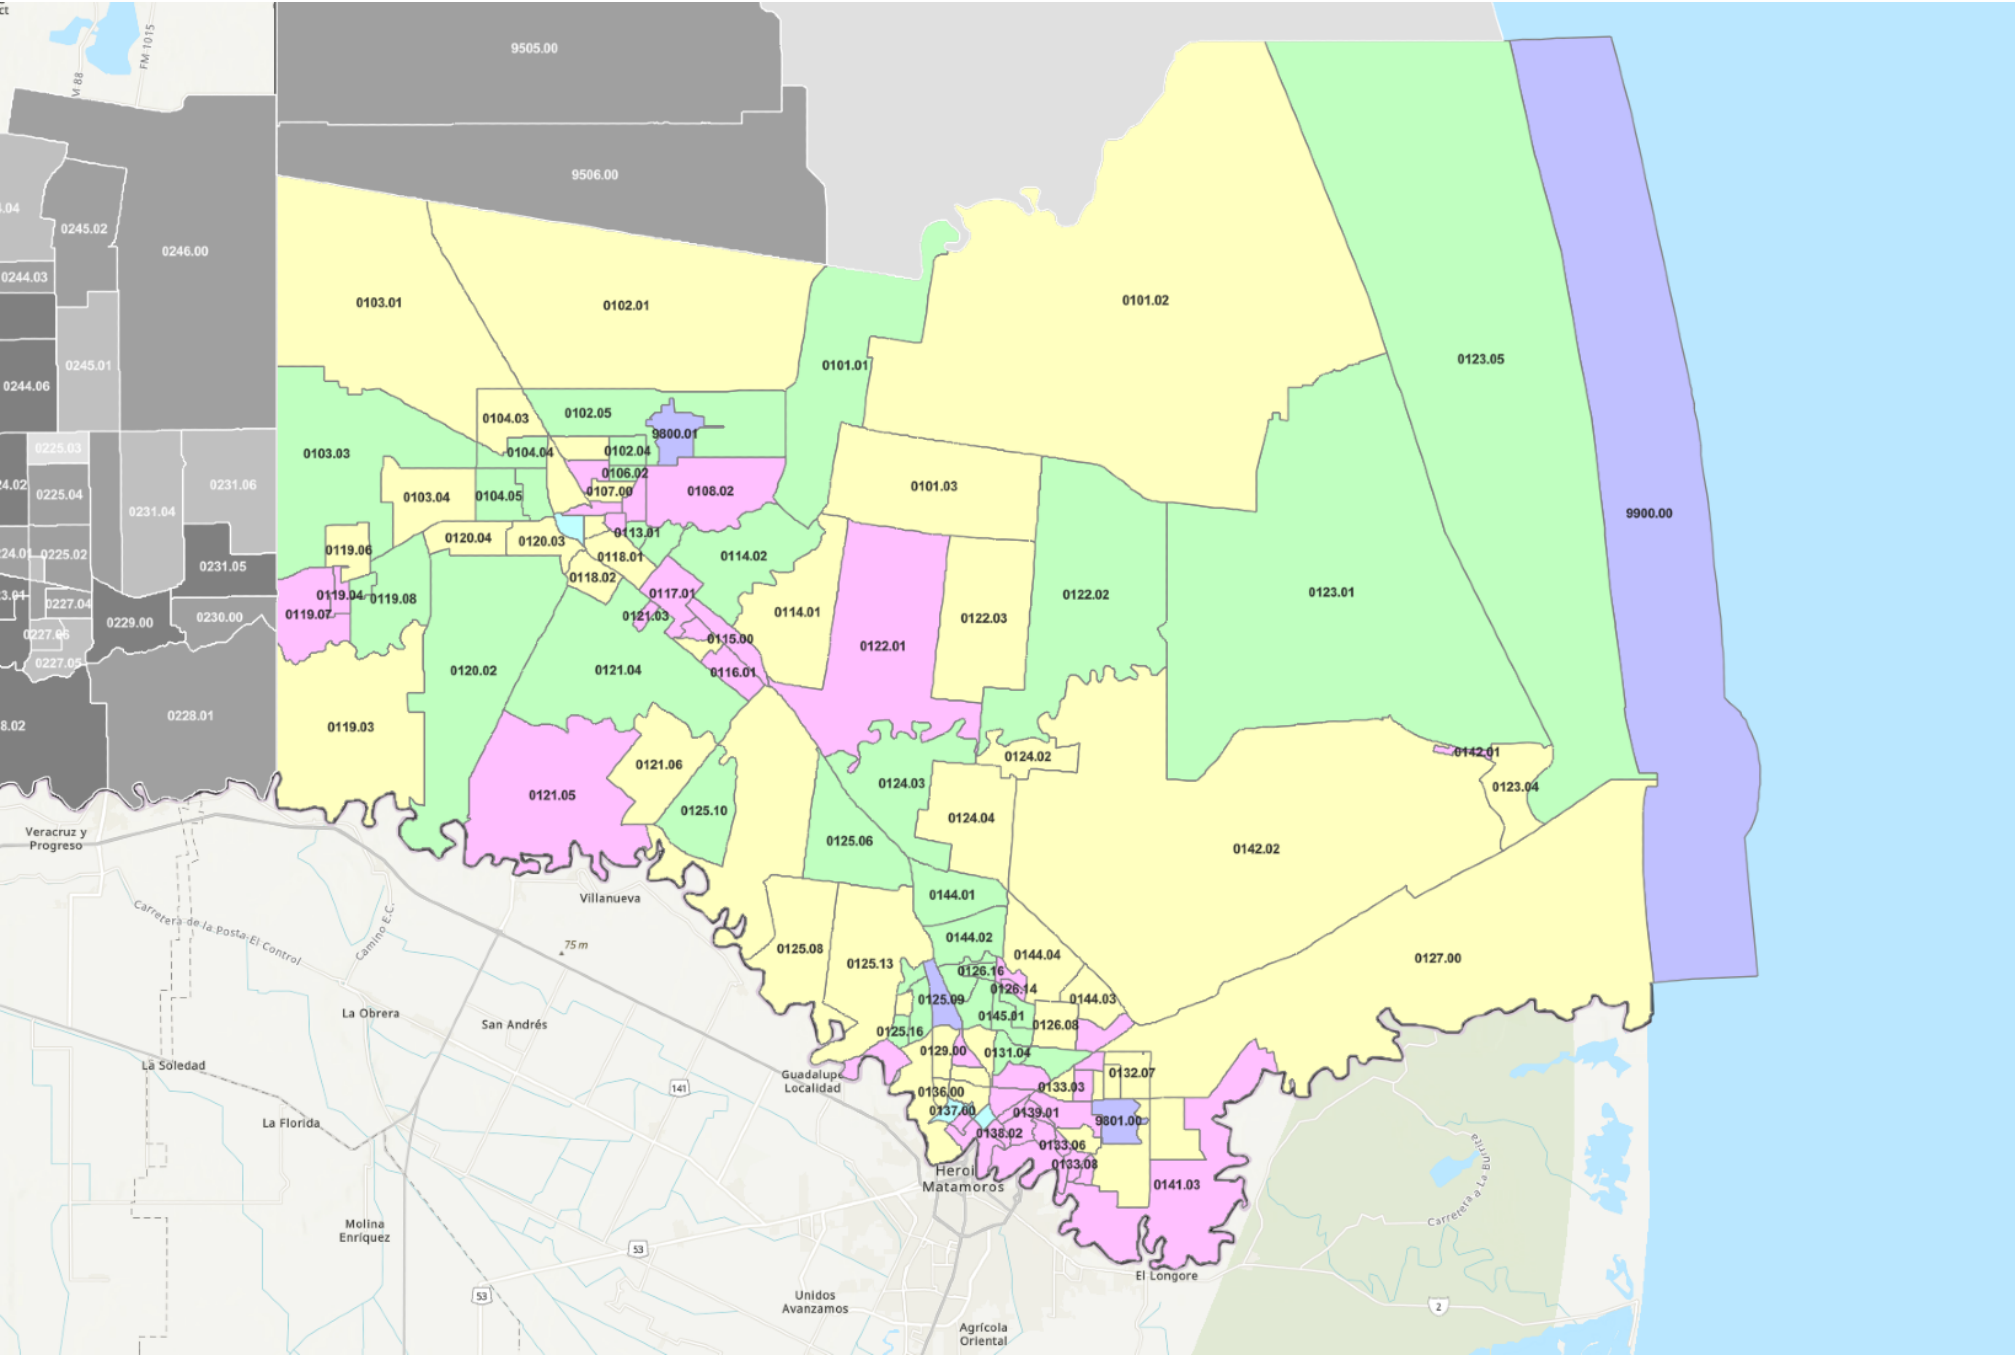

2023 Cameron County

Tract Income Level

Light Blue	Inside - Low
Pink	Inside - Moderate
Yellow	Inside - Middle
Light Green	Inside - Upper
Light Purple	Inside - Unclassified
Light Gray	Outside - Low
Medium Gray	Outside - Moderate
Dark Gray	Outside - Middle
Very Dark Gray	Outside - Upper
White	Outside - Unclassified