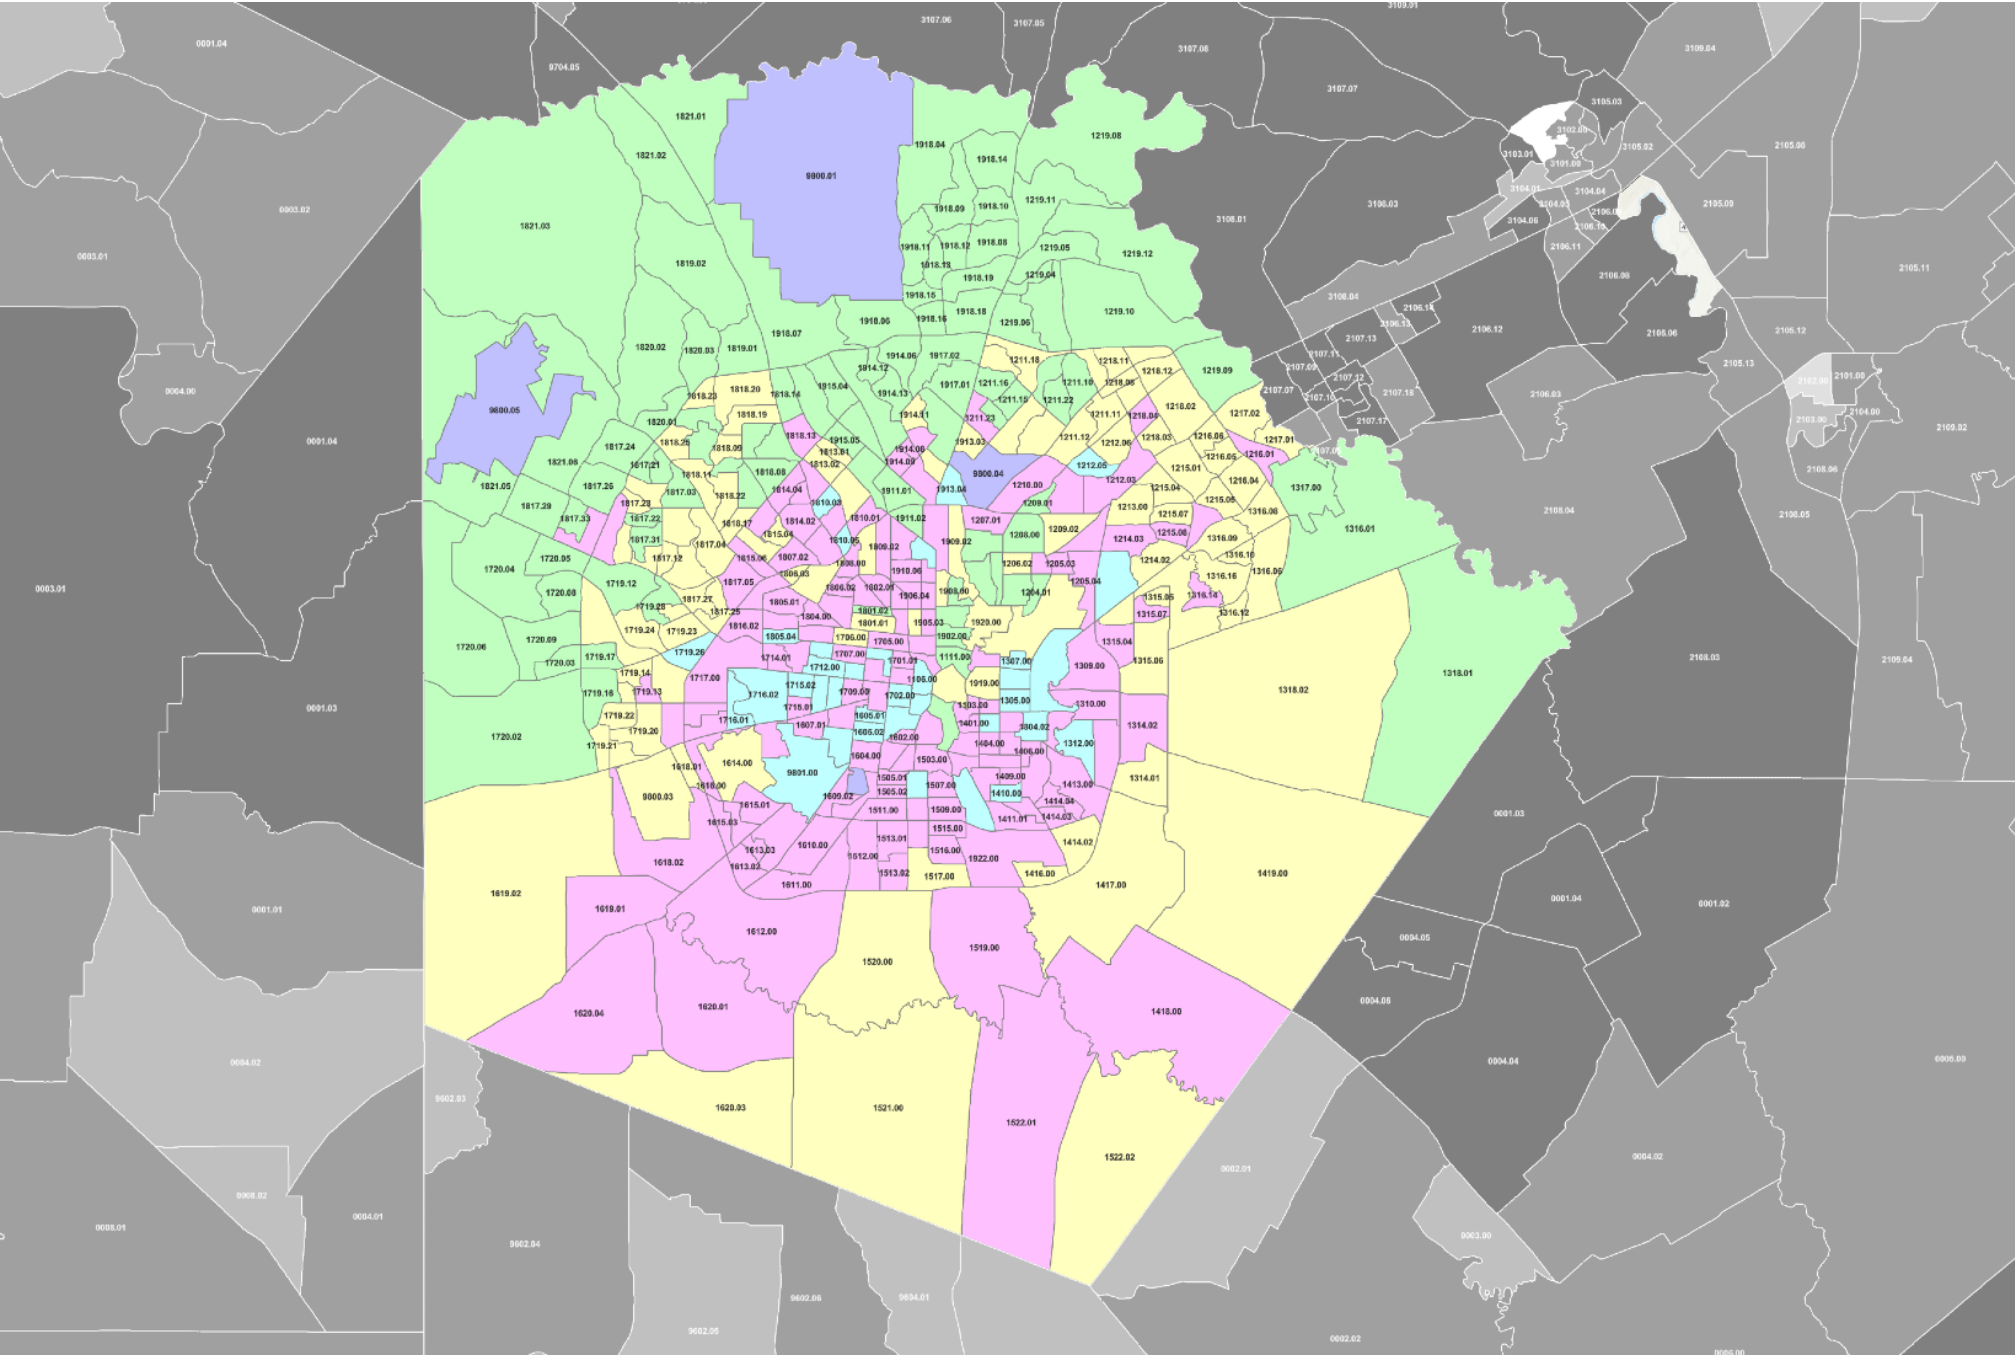

2023 Bexar County

Tract Income Level

| | |
|----------------|------------------------|
| Light Blue | Inside - Low |
| Pink | Inside - Moderate |
| Yellow | Inside - Middle |
| Light Green | Inside - Upper |
| Light Purple | Inside - Unclassified |
| Light Gray | Outside - Low |
| Medium Gray | Outside - Moderate |
| Dark Gray | Outside - Middle |
| Very Dark Gray | Outside - Upper |
| White | Outside - Unclassified |